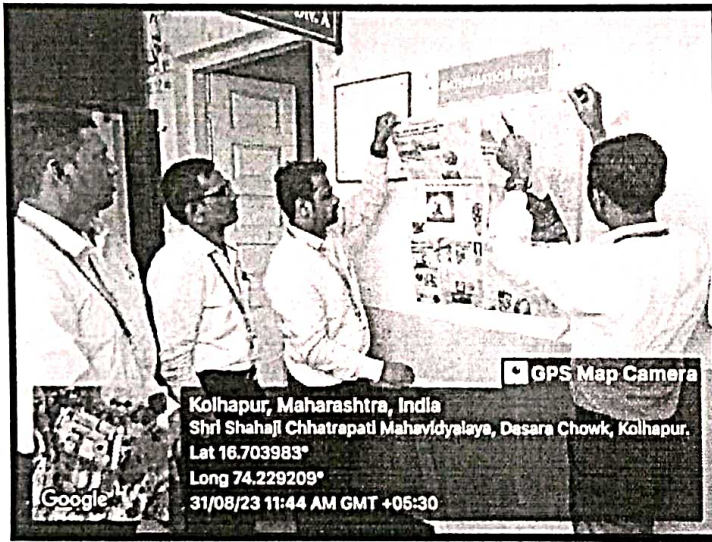

Shri Shahu Chhatrapati Shikshan Sanstha's
SHRI SHAHAJI CHHATRAPATI MAHAVIDYALAYA
2968, 'C' DasaraChowk, Kolhapur-416 002.

Estd. 1971

Affiliated to - Shivaji University, Kolhapur-416 004, Maharashtra
Accredited by NAAC (3rd Cycle) with Grade 'A' (CGPA-3.13)

Website : www.shahajicollege.ac.in

E-mail : sscm34.cl@unishivaji.ac.in

Prin. Dr. R. K. Shanedivan - M.A. B.Ed. Ph.D.NET (Marathi) B.J.

Phone : (O) (0231) 2644204, (M) 9960995853

6. Table Programme :

7. Photos of the Programme :

Mr. S. D. Shedge Inugurate Mathematics wall in the Presence of IQAC coordinator Dr.R.D.Mandanikar ,Dr. Anil Balugade, HoD Mr. R.S.Patil,Mrs. P.A.Patil