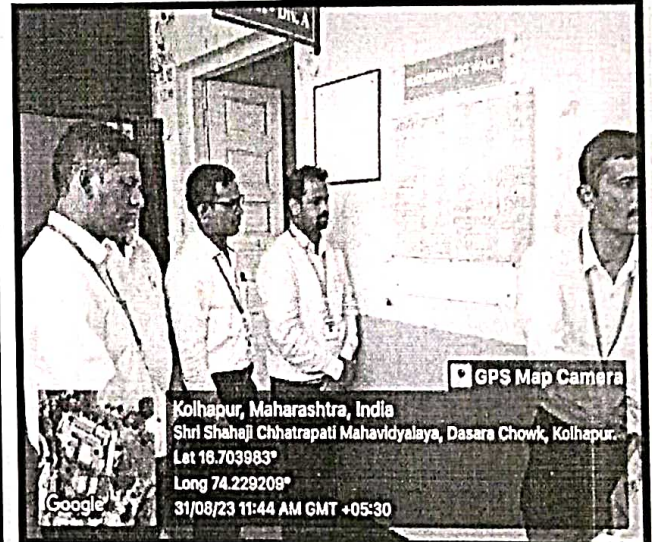

Shri Shahu Chhatrapati Shikshan Sanstha's
SHRI SHAHAJI CHHATRAPATI MAHAVIDYALAYA
2968, 'C' DasaraChowk, Kolhapur-416 002.

Estd. 1971

Affiliated to - Shivaji University, Kolhapur-416 004, Maharashtra
Accredited by NAAC (3rd Cycle) with Grade 'A' (CGPA-3.13)

Website : www.shahajicollege.ac.in

E-mail : sscm34.cl@unishivaji.ac.in

Prin. Dr. R. K. Shanedivan - M.A. B.Ed. Ph.D.NET (Marathi) B.J.

Phone : (O) (0231) 2644204, (M) 9960995853

6. Table Programme :

7. Photos of the Programme :

Mr. S. D. Shedge Inugurate Mathematics wall in the Presence of IQAC coordinator Dr.R.D.Mandanikar ,Dr. Anil Balugade, HoD Mr. R.S.Patil,Mrs. P.A.Patil

Mr. R.S.Patil tell about mathematics wall concept in the precence of IQAC coordinator Dr.R.D.Mandanikar ,Dr. Anil Balugade,Dr. K.M Desai