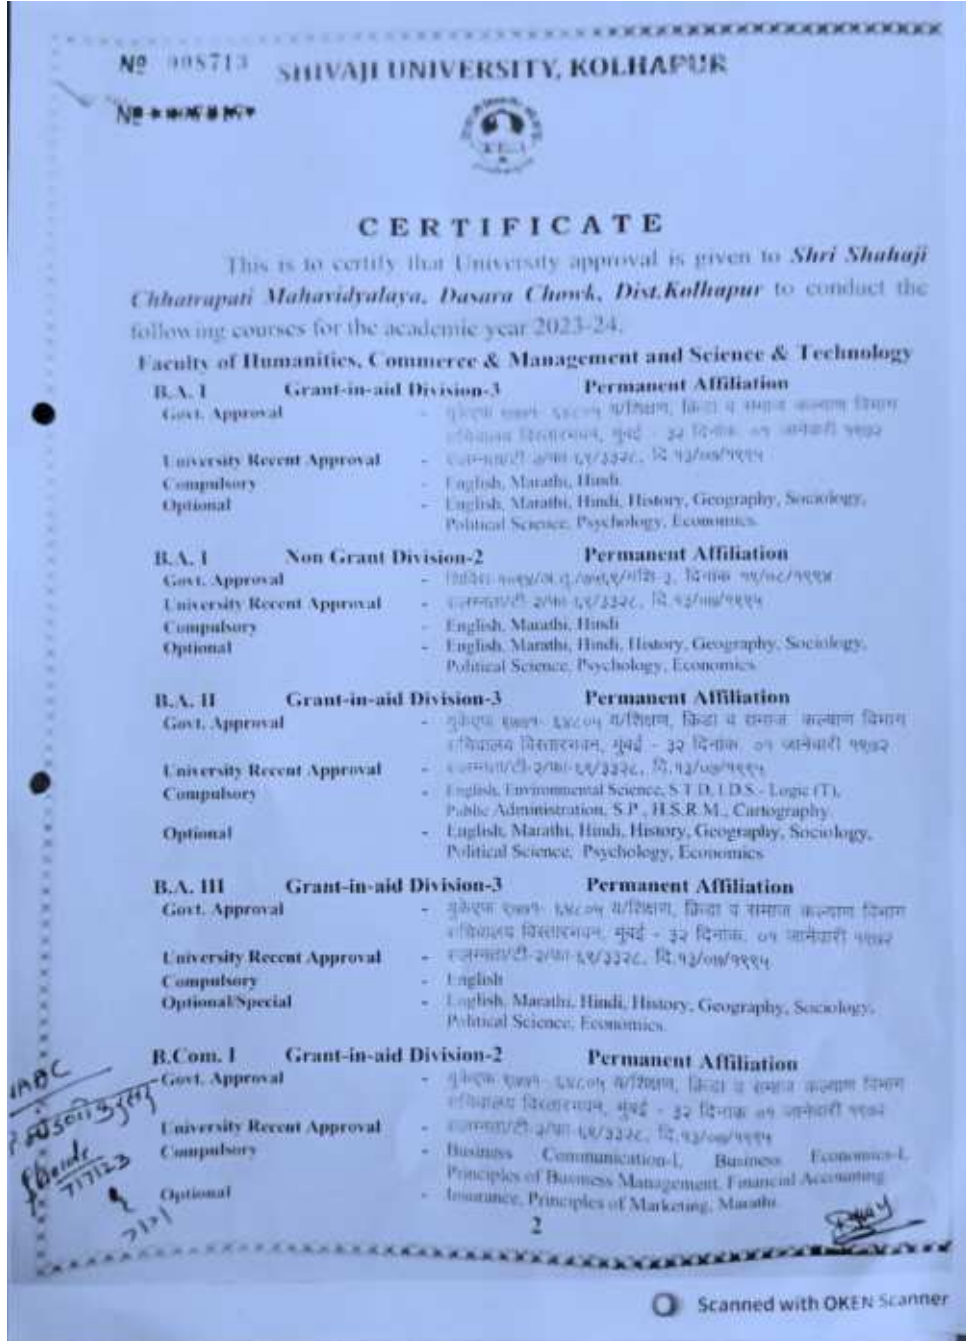

Shri Shahu Chhatrapati Shikshan Sanstha's
SHRI SHAHAJI CHHATRAPATI MAHAVIDYALAYA
2968, 'C' Dasara Chowk, Kolhapur-416 002.

Estd. 1971

Affiliated to - Shivaji University, Kolhapur-416 004, Maharashtra
Accredited by NAAC (3rd Cycle) with Grade 'A' (CGPA-3.13)

Website : www.shahajicollege.ac.in

E-mail : sscm34.cl@unishivaji.ac.in

Prin. Dr. R. K. Shanedivan - M.A. B.Ed. Ph.D.NET (Marathi) B.J.

Phone : (O) (0231) 2644204, (M) 9960995853

(Handwritten Signature)
Principal,
Shri Shahu Chhatrapati
Mahavidyalaya, Kolhapur.